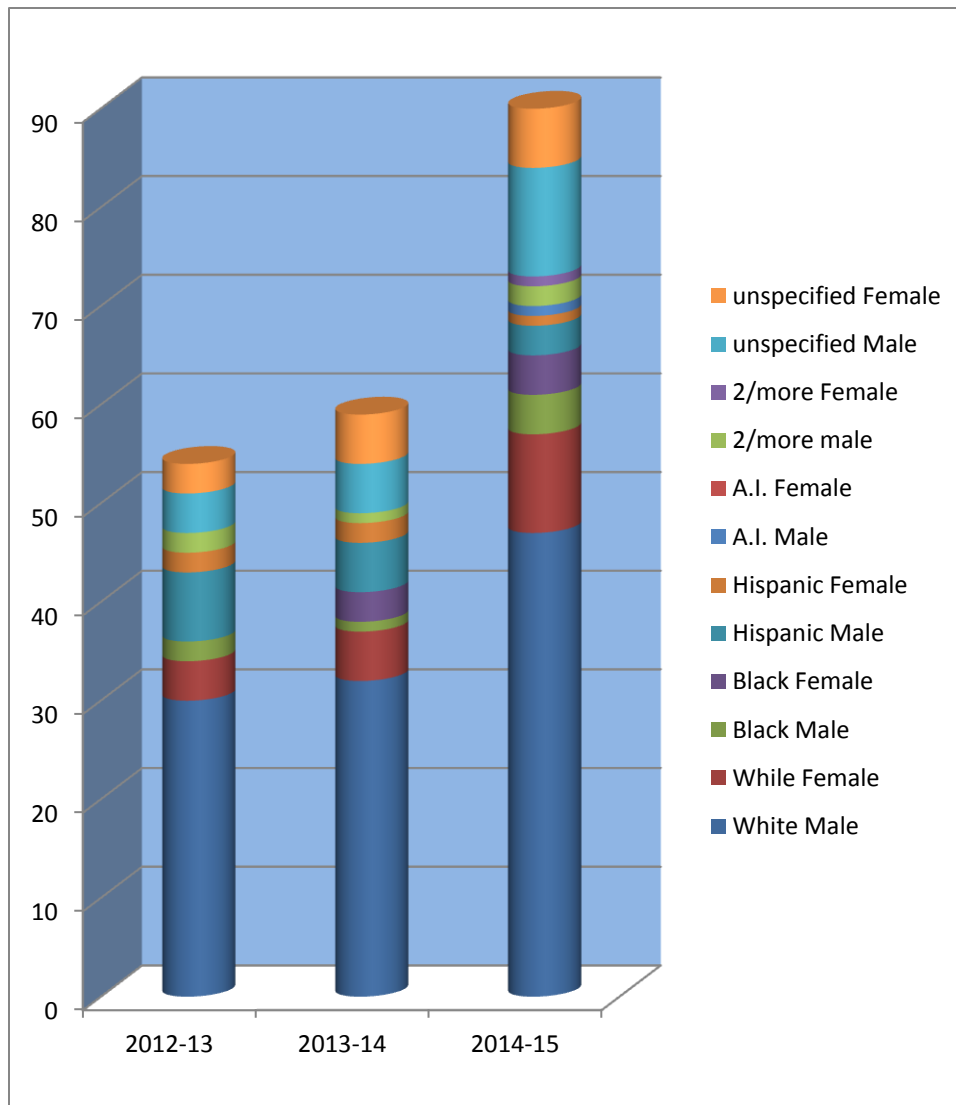

Wilson Pacific University

Graduate Demographics

Wilson Pacific University

Graduate Demographics

Graduate Students	2012-13	2013-14	2014-15
White Male	30	32	47
White Female	4	5	10
Black Male	2	1	4
Black Female	0	3	4
Hispanic Male	7	5	3
Hispanic Female	2	2	1
A.I. Male	0	0	1
A.I. Female	0	0	0
2/more male	2	1	2
2/more Female	0	0	1
unspecified Male	4	5	11
unspecified Female	3	5	6

Wilson Pacific University

Graduate Demographics

Graduate Students	2012-13	2013-14	2014-15
White	34	37	57
Black	2	4	8
Hispanic	9	7	4
Amer Indian	0	0	1
2/more	2	1	3
Unspecified	7	10	17

Wilson Pacific University