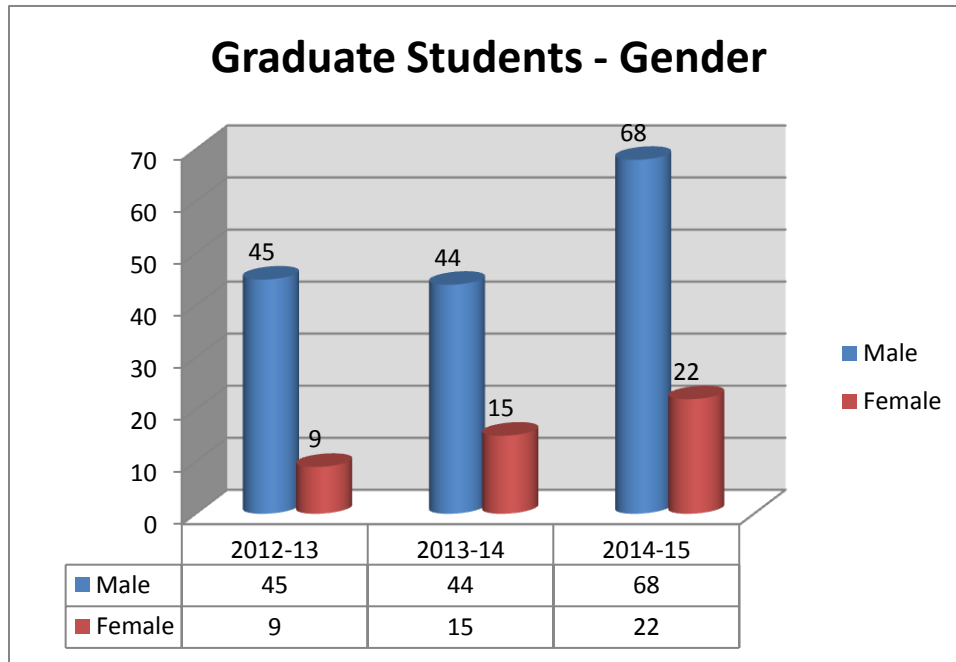

Wilson Pacific University

Graduate Demographics

Wilson Pacific University

Graduate Demographics

Graduate Students	2012-13	2013-14	2014-15
White Male	30	32	47
White Female	4	5	10
Black Male	2	1	4
Black Female	0	3	4
Hispanic Male	7	5	3
Hispanic Female	2	2	1
A.I. Male	0	0	1
A.I. Female	0	0	0
2/more male	2	1	2
2/more Female	0	0	1
unspecified Male	4	5	11
unspecified Female	3	5	6

Wilson Pacific University

Graduate Demographics

Graduate Students	2012-13	2013-14	2014-15
White	34	37	57
Black	2	4	8
Hispanic	9	7	4
Amer Indian	0	0	1
2/more	2	1	3
Unspecified	7	10	17

Wilson Pacific University