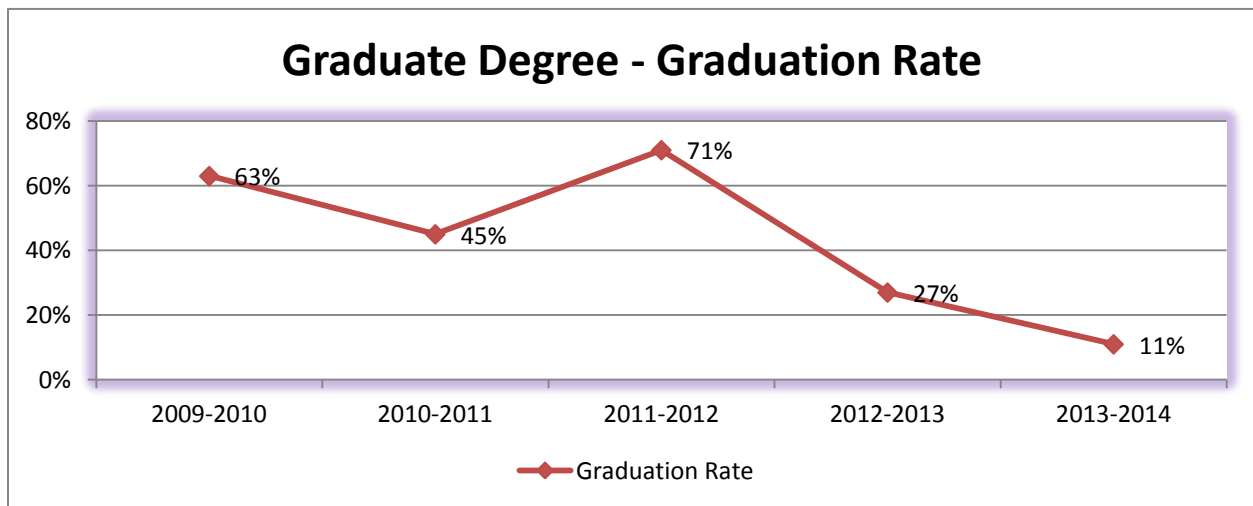

Wilson Pacific University
Apostolic School of Theology

Wilson Pacific University offers one Master of Arts degree, in Christian Leadership. This report shows the headcount for the cohorts indicated. This headcount is for degree seeking master students only.

The graduation rate for degree seeking graduate students is presented in this graph. This percentage represents students in their cohorts completing their degree within three years of enrollment.

Source: Enrollment Breakdown GRAD by year; July 2015