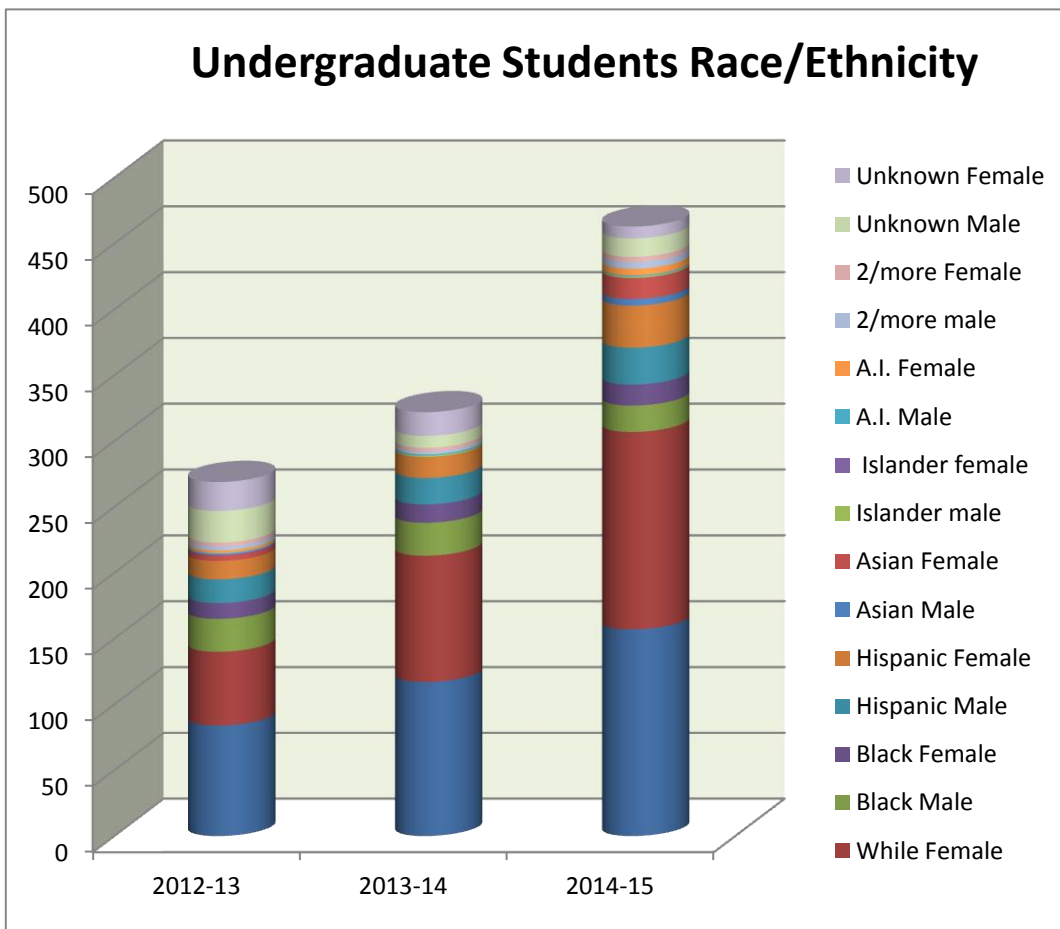

Wilson Pacific University
Apostolic School of Theology

Undergrad	2012-13	2013-14	2014-15
Male	155	175	231
Female	114	147	232

Wilson Pacific University Apostolic School of Theology

UG	2012-13	2013-14	2014-15
White Male	84	117	157
White Female	56	96	150
Black Male	25	25	20
Black Female	12	14	16
Hispanic Male	18	20	28
Hispanic Female	14	16	32
Asian Male	0	0	5
Asian Female	4	0	16
Islander male	0	1	1
Islander female	1	0	0
A.I. Male	1	1	1
A.I. Female	2	0	5
2/more male	3	2	5
2/more Female	3	3	4
Unknown Male	24	9	14
Unknown Female	22	18	9