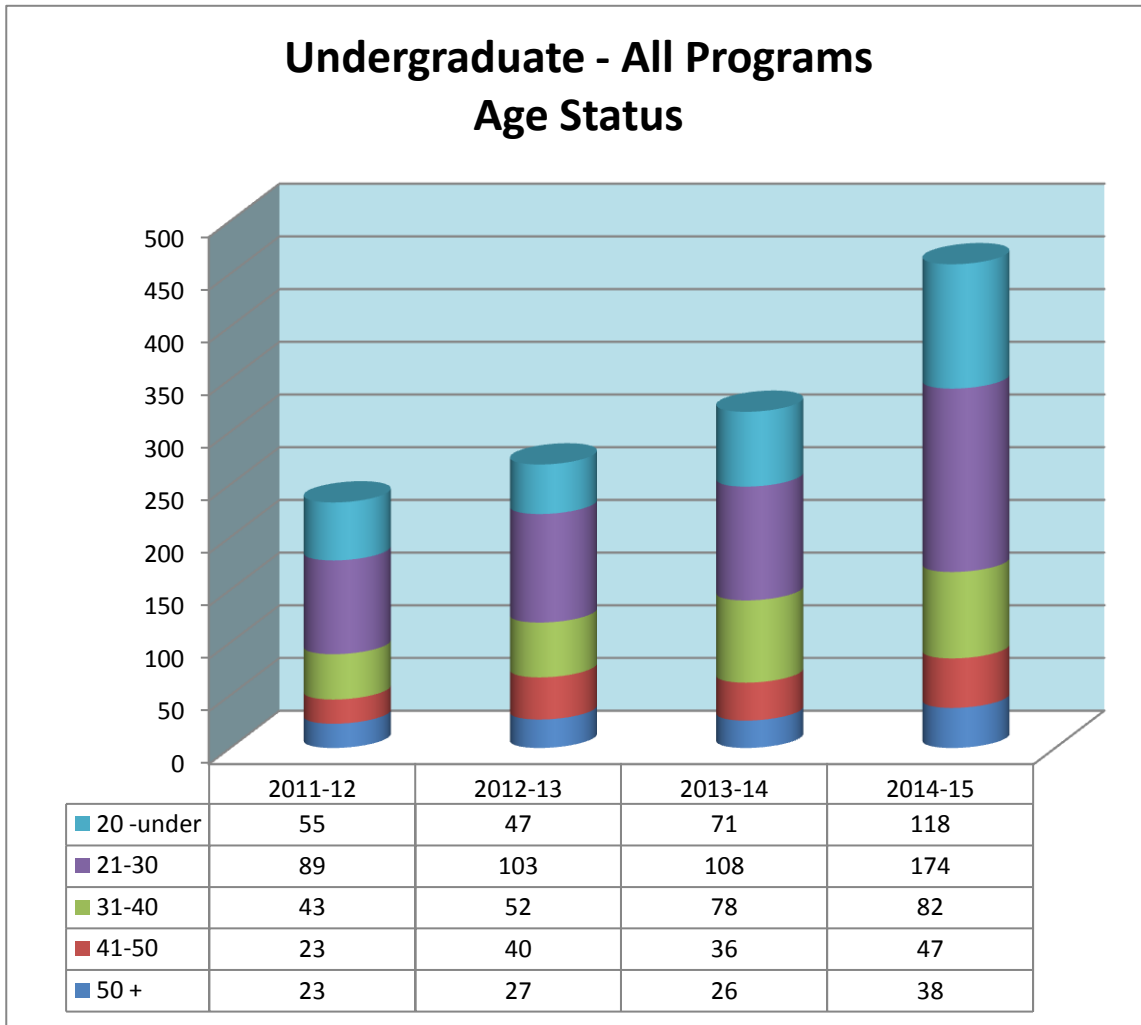

Wilson Pacific University Apostolic School of Theology

This report gives the percentage breakdown of all Undergraduate Students by age per year. This reflects degree-seeking as well as non-degree and certificate students.

Source: UG Enrollment Data Builder, IR

July 2, 2015