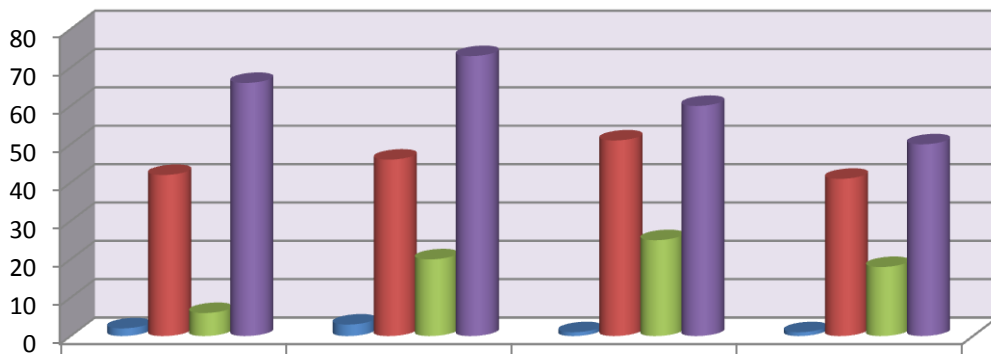

Wilson Pacific University Apostolic School of Theology

This report shows the comparison between degree-seeking and non-degree, or certificate, students. Due to software issues not all data was available for the true accuracy of this report. An update report will be out by spring of 2016.

UG Degree Seeking - Marital Status

	2011-12	2012-13	2013-14	2014-15
Divorced	2	3	1	1
Married	42	46	51	41
Single	6	20	25	18
Unknown	66	73	60	50