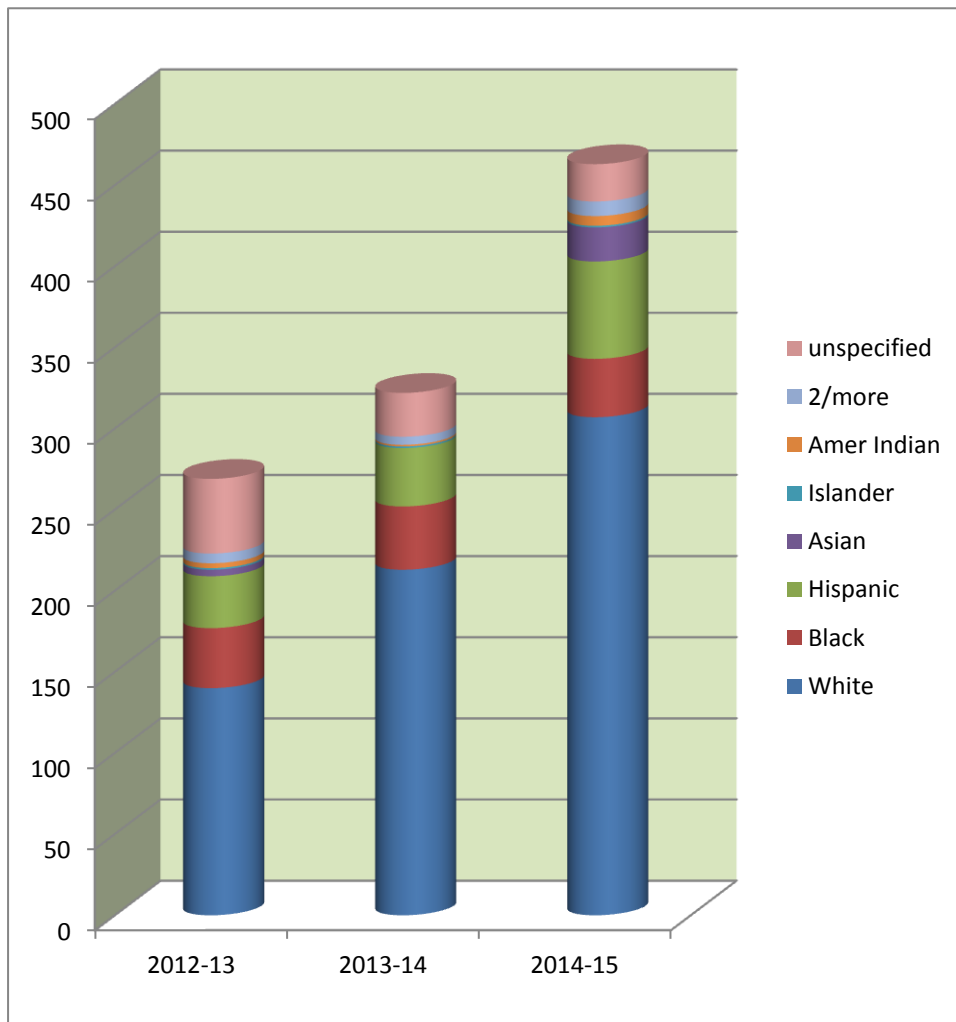

Wilson Pacific University Apostolic School of Theology

Undergrad	2012-13	2013-14	2014-15
White	140	213	307
Black	37	39	36
Hispanic	32	36	60
Asian	4	0	21
Islander	1	1	1
Amer Indian	3	1	6
2/more	6	5	9
unspecified	46	27	23