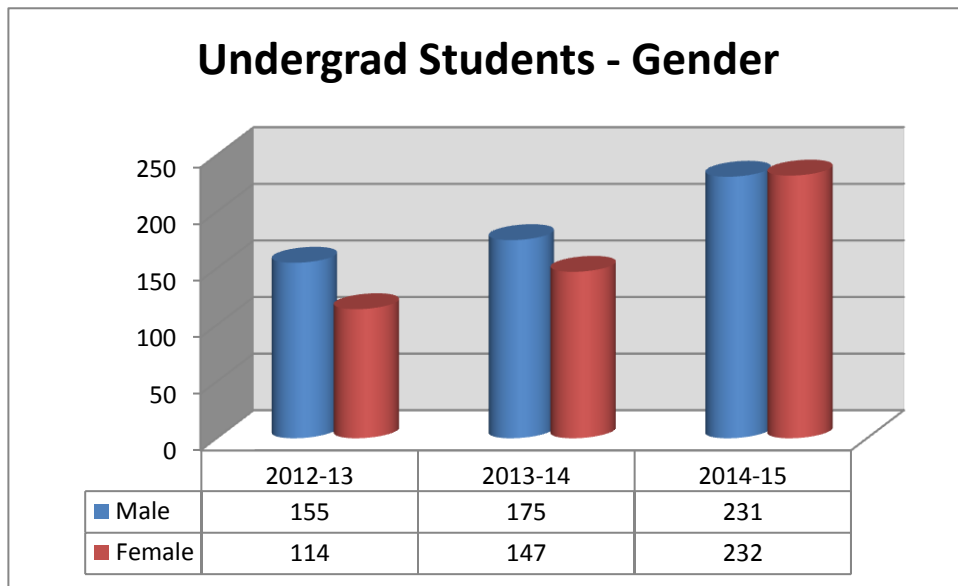

Wilson Pacific University
Apostolic School of Theology

Undergrad	2012-13	2013-14	2014-15
Male	155	175	231
Female	114	147	232

Wilson Pacific University Apostolic School of Theology

UG	2012-13	2013-14	2014-15
White Male	84	117	157
White Female	56	96	150
Black Male	25	25	20
Black Female	12	14	16
Hispanic Male	18	20	28
Hispanic Female	14	16	32
Asian Male	0	0	5
Asian Female	4	0	16
Islander male	0	1	1
Islander female	1	0	0
A.I. Male	1	1	1
A.I. Female	2	0	5
2/more male	3	2	5
2/more Female	3	3	4
Unknown Male	24	9	14
Unknown Female	22	18	9