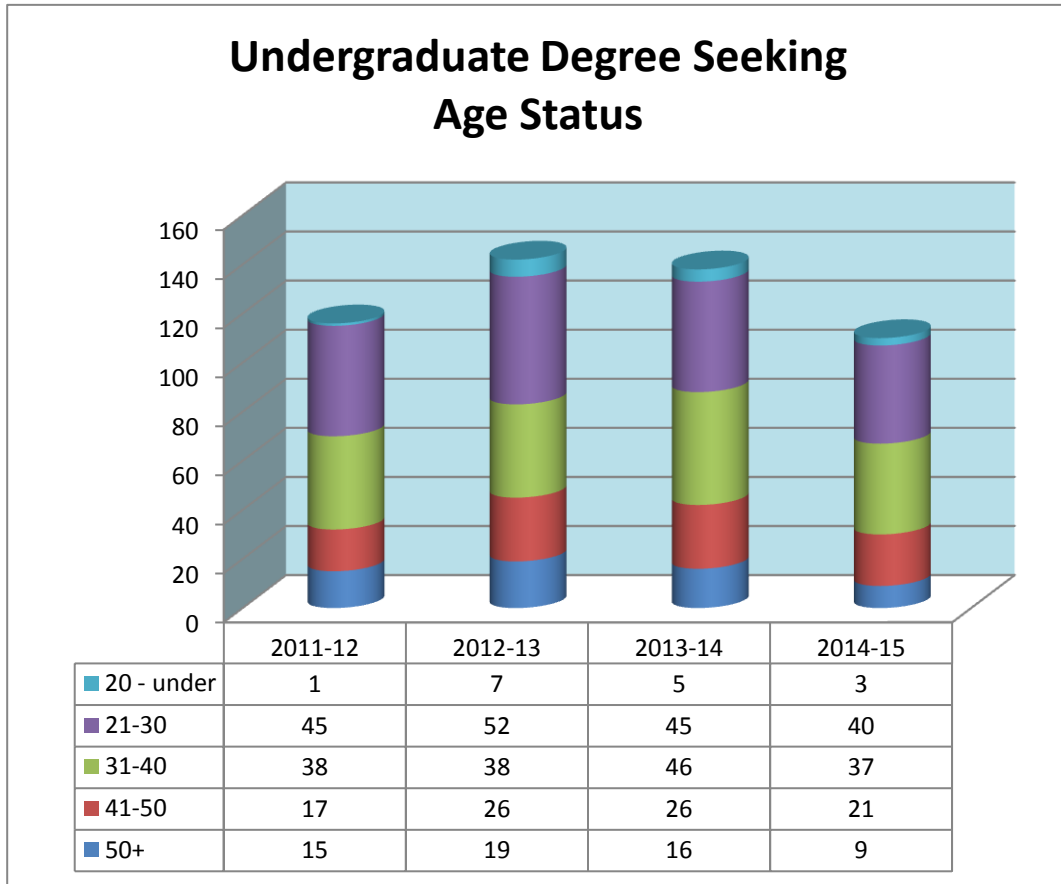

Wilson Pacific University Apostolic School of Theology

This report gives the percentages of Undergraduate Degree-Seeking students by age per year. This reflects ONLY degree-seeking students.

Source: UG Enrollment Data Builder; IR

July 2, 2015